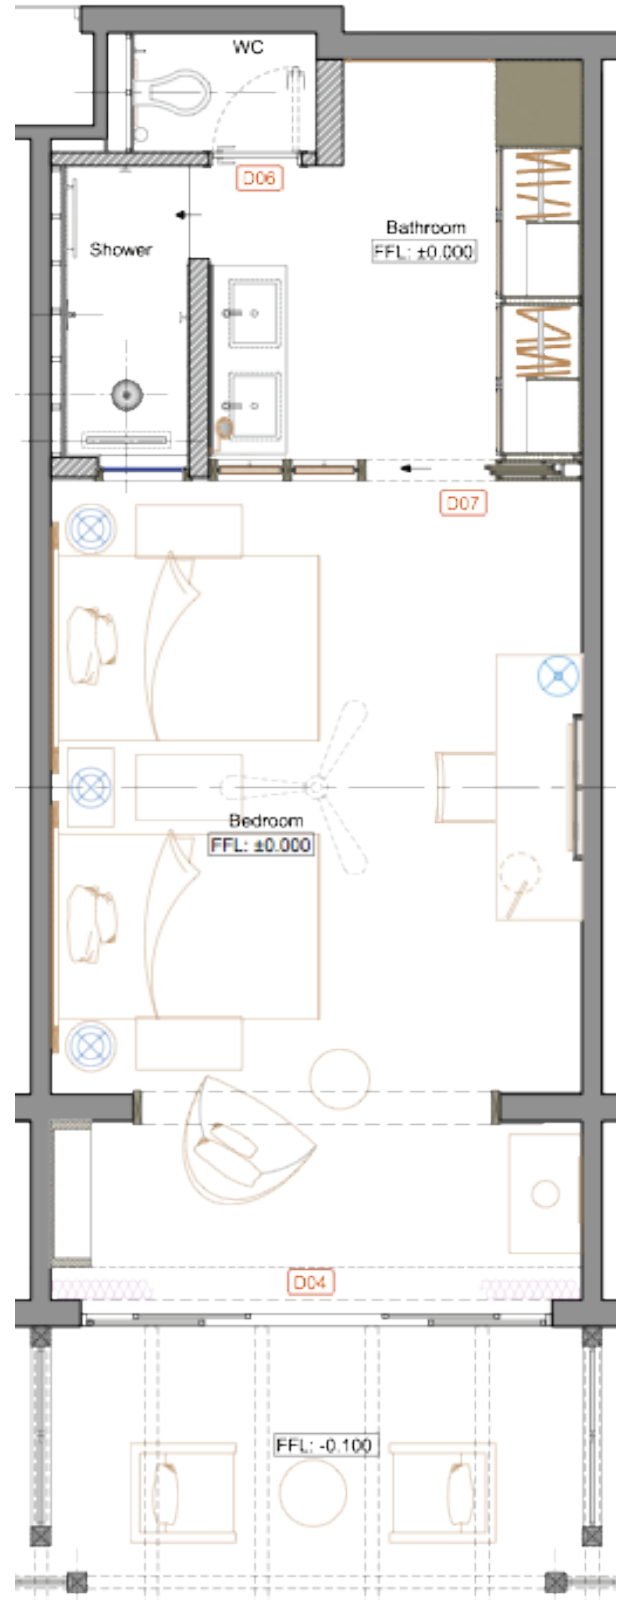

SUGAR BEACH

MAURITIUS

The enchanting manor-style five-star resort houses
238 rooms including two Executive Suites and 20 Premium
Suites across the Manor house and 16 Creole-style Villa Houses.

Room sizes vary from 40 m² to 100 m² | 55" LED Hospitality TV with IP TV system | Complimentary WI-FI | Individually controlled Air Conditioning | Electronic Room Safes | Tea and Coffee making facilities | Bathroom Amenities | Slippers | Bathrobe | International direct dial Telephone | Hair dryer | Electric sockets | Fully stocked Mini Bar Desk with a variety of Plug Points and USB Ports | Electrical Shaver Points | Luggage Storage within the wardrobe

ROOM CATEGORY	M ²	OCCUPANCY
DELUXE ROOM	40	3 ADULTS OR 2 ADULTS & 1 TEEN (OR 1 CHILD)
DELUXE SEAVIEW ROOM	40	3 ADULTS OR 2 ADULTS & 1 TEEN (OR 1 CHILD)
DELUXE BEACHFRONT ROOM	40	3 ADULTS OR 2 ADULTS & 1 TEEN (OR 1 CHILD)
PREMIUM SEAVIEW ROOM	50	3 ADULTS OR 2 ADULTS & 2 TEENS (OR 2 CHILDREN)
PREMIUM BEACH FRONT ROOM	50	3 ADULTS OR 2 ADULTS & 2 TEENS (OR 2 CHILDREN)
FAMILY ROOM	80	3 ADULTS OR 2 ADULTS & 3 CHILDREN OR 2 ADULTS & 3 TEENS
PREMIUM SUITE	100	3 ADULTS OR 2 ADULTS & 2 CHILDREN OR 2 ADULTS & 2 TEENS
EXECUTIVE BEACHFRONT SUITE	100	2 ADULTS

DELUXE ROOM - 40M²

King size or twin beds

DELUXE SEA VIEW ROOM - 40M²

King size or twin beds

DELUXE BEACH FRONT ROOM - 40M²

King size or twin beds

PREMIUM SEA VIEW ROOM - 50M²

King size or 2 queen beds

PREMIUM BEACH FRONT ROOM - 50M²

King size or 2 queen beds

FAMILY ROOM - 80M²

King size and twin beds

PREMIUM SUITE - 100M²

King size beds

EXECUTIVE BEACH FRONT SUITE - 100M²

King size beds