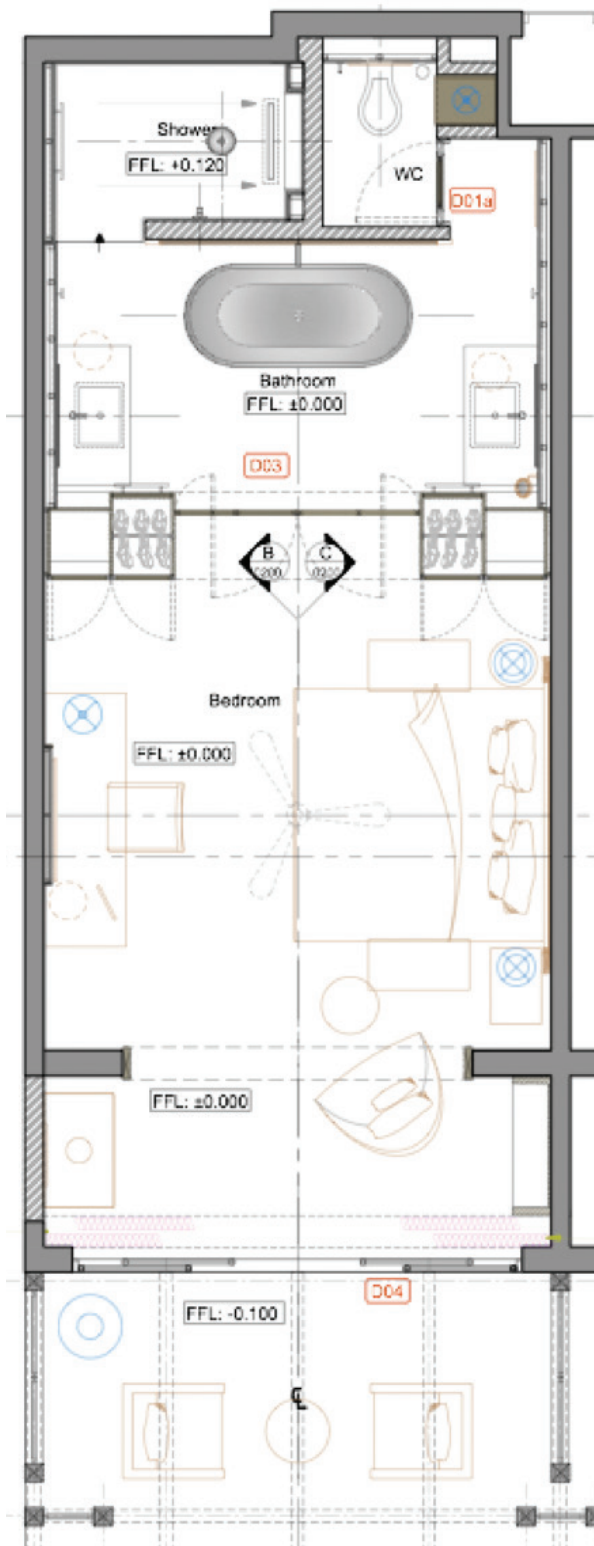

SUGAR BEACH

MAURITIUS

The enchanting manor-style five-star resort houses
238 rooms including two Executive Suites and 20 Premium
Suites across the Manor house and 16 Creole-style Villa Houses.

Room sizes vary from 40 m² to 100 m² | 55" LED Hospitality TV with IP TV system | Complimentary WI-FI | Individually controlled Air Conditioning | Electronic Room Safes | Tea and Coffee making facilities | Bathroom Amenities | Slippers | Bathrobe | International direct dial Telephone | Hair dryer | Electric sockets | Fully stocked Mini Bar Desk with a variety of Plug Points and USB Ports | Electrical Shaver Points | Luggage Storage within the wardrobe

ROOM CATEGORY	M ²	OCCUPANCY
DELUXE ROOM	40	3 ADULTS OR 2 ADULTS & 1 TEEN (OR 1 CHILD)
DELUXE SEAVIEW ROOM	40	3 ADULTS OR 2 ADULTS & 1 TEEN (OR 1 CHILD)
DELUXE BEACHFRONT ROOM	40	3 ADULTS OR 2 ADULTS & 1 TEEN (OR 1 CHILD)
PREMIUM SEAVIEW ROOM	50	3 ADULTS OR 2 ADULTS & 2 TEENS (OR 2 CHILDREN)
PREMIUM BEACH FRONT ROOM	50	3 ADULTS OR 2 ADULTS & 2 TEENS (OR 2 CHILDREN)
FAMILY ROOM	80	3 ADULTS OR 2 ADULTS & 3 CHILDREN OR 2 ADULTS & 3 TEENS
PREMIUM SUITE	100	3 ADULTS OR 2 ADULTS & 2 CHILDREN OR 2 ADULTS & 2 TEENS
EXECUTIVE BEACHFRONT SUITE	100	2 ADULTS

DELUXE ROOM - 40M²

King size or twin beds

DELUXE SEA VIEW ROOM - 40M²

King size or twin beds

DELUXE BEACH FRONT ROOM - 40M²

King size or twin beds

PREMIUM SEA VIEW ROOM - 50M²

King size or 2 queen beds

PREMIUM BEACH FRONT ROOM - 50M²

King size or 2 queen beds

FAMILY ROOM - 80M²

King size and twin beds

PREMIUM SUITE - 100M²

King size beds

EXECUTIVE BEACH FRONT SUITE - 100M²

King size beds