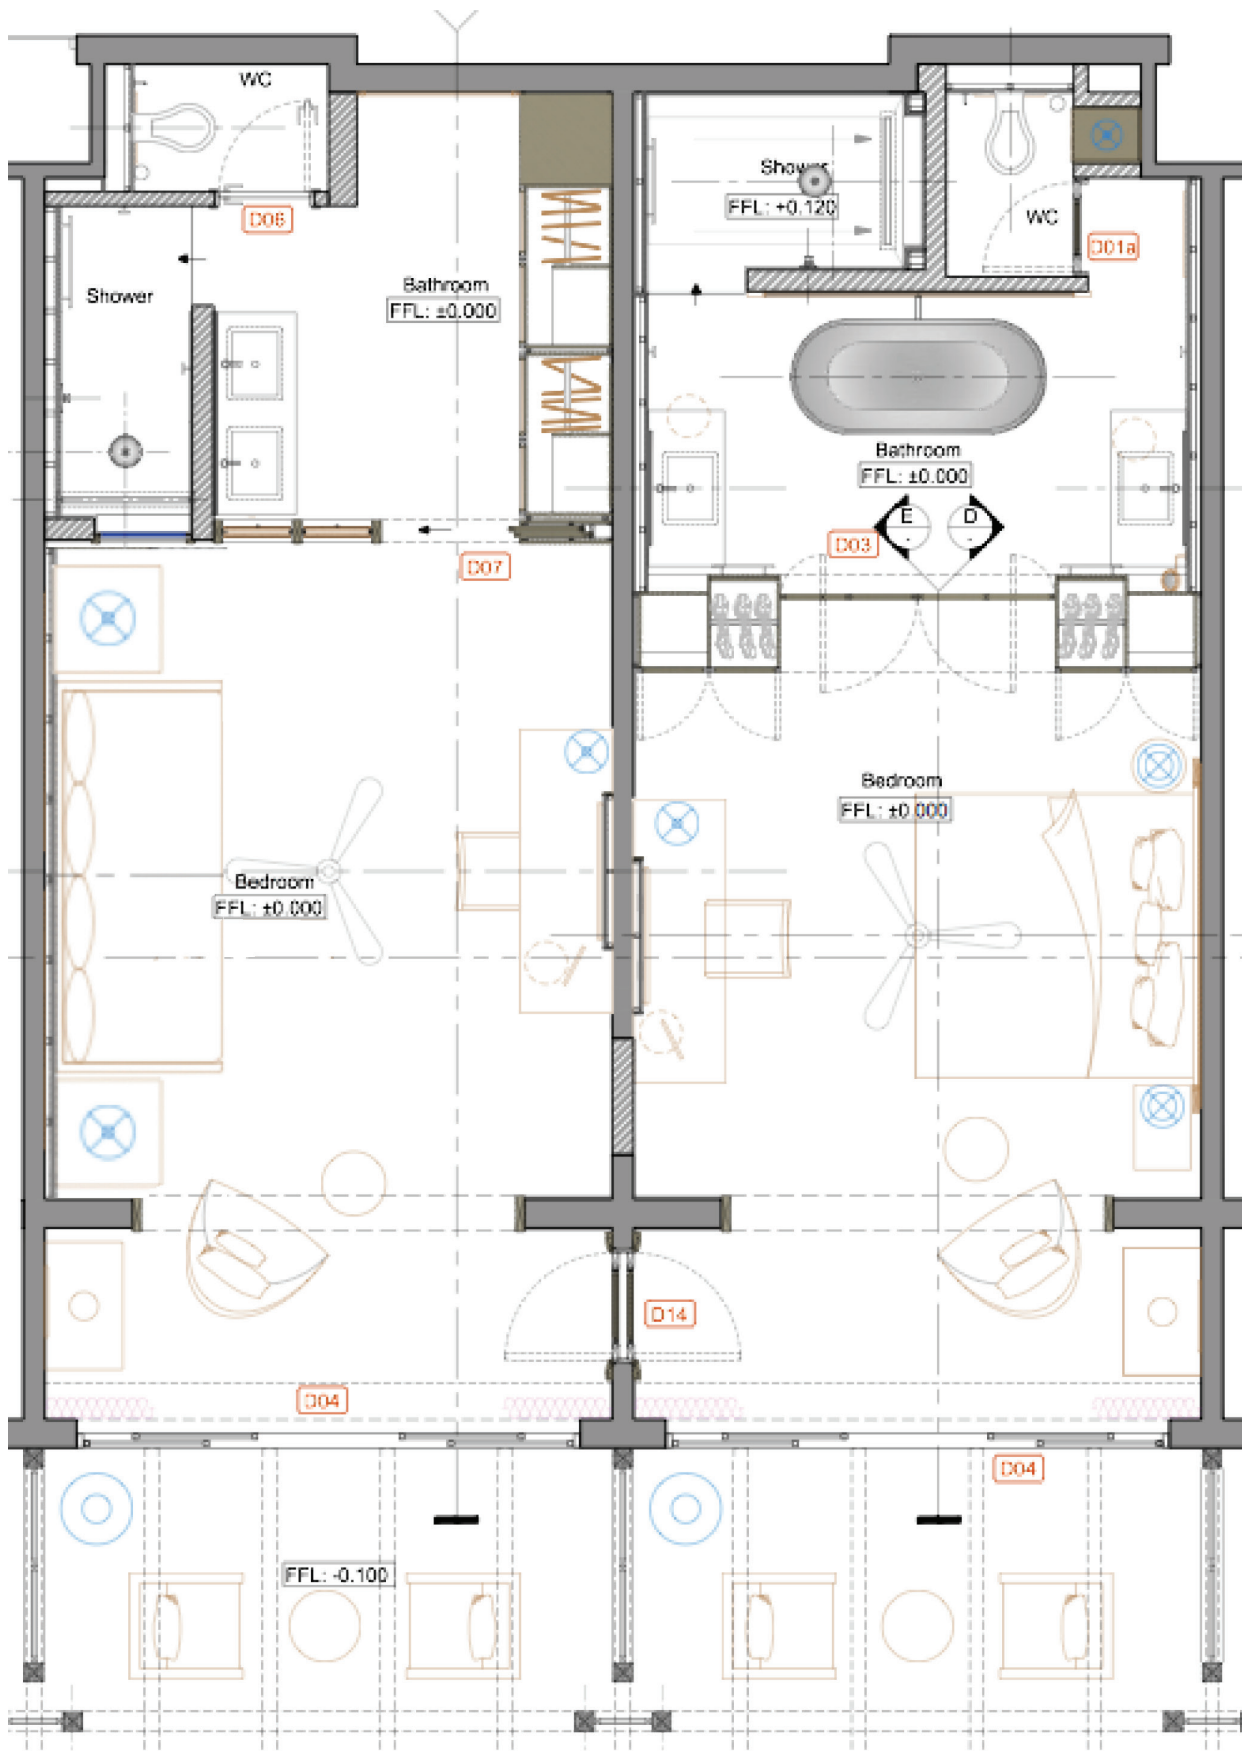

SUGAR BEACH

MAURITIUS

The enchanting manor-style five-star resort houses
238 rooms including two Executive Suites and 20 Premium
Suites across the Manor house and 16 Creole-style Villa Houses.

Room sizes vary from 40 m² to 100 m² | 55" LED Hospitality TV with IP TV system | Complimentary WI-FI | Individually controlled Air Conditioning | Electronic Room Safes | Tea and Coffee making facilities | Bathroom Amenities | Slippers | Bathrobe | International direct dial Telephone | Hair dryer | Electric sockets | Fully stocked Mini Bar Desk with a variety of Plug Points and USB Ports | Electrical Shaver Points | Luggage Storage within the wardrobe

ROOM CATEGORY	M ²	OCCUPANCY
DELUXE ROOM	40	3 ADULTS OR 2 ADULTS & 1 TEEN (OR 1 CHILD)
DELUXE SEAVIEW ROOM	40	3 ADULTS OR 2 ADULTS & 1 TEEN (OR 1 CHILD)
DELUXE BEACHFRONT ROOM	40	3 ADULTS OR 2 ADULTS & 1 TEEN (OR 1 CHILD)
PREMIUM SEAVIEW ROOM	50	3 ADULTS OR 2 ADULTS & 2 TEENS (OR 2 CHILDREN)
PREMIUM BEACH FRONT ROOM	50	3 ADULTS OR 2 ADULTS & 2 TEENS (OR 2 CHILDREN)
FAMILY ROOM	80	3 ADULTS OR 2 ADULTS & 3 CHILDREN OR 2 ADULTS & 3 TEENS
PREMIUM SUITE	100	3 ADULTS OR 2 ADULTS & 2 CHILDREN OR 2 ADULTS & 2 TEENS
EXECUTIVE BEACHFRONT SUITE	100	2 ADULTS

DELUXE ROOM - 40M²

King size or twin beds

DELUXE SEA VIEW ROOM - 40M²

King size or twin beds

DELUXE BEACH FRONT ROOM - 40M²

King size or twin beds

PREMIUM SEA VIEW ROOM - 50M²

King size or 2 queen beds

PREMIUM BEACH FRONT ROOM - 50M²

King size or 2 queen beds

FAMILY ROOM - 80M²

King size and twin beds

PREMIUM SUITE - 100M²

King size beds

EXECUTIVE BEACH FRONT SUITE - 100M²

King size beds