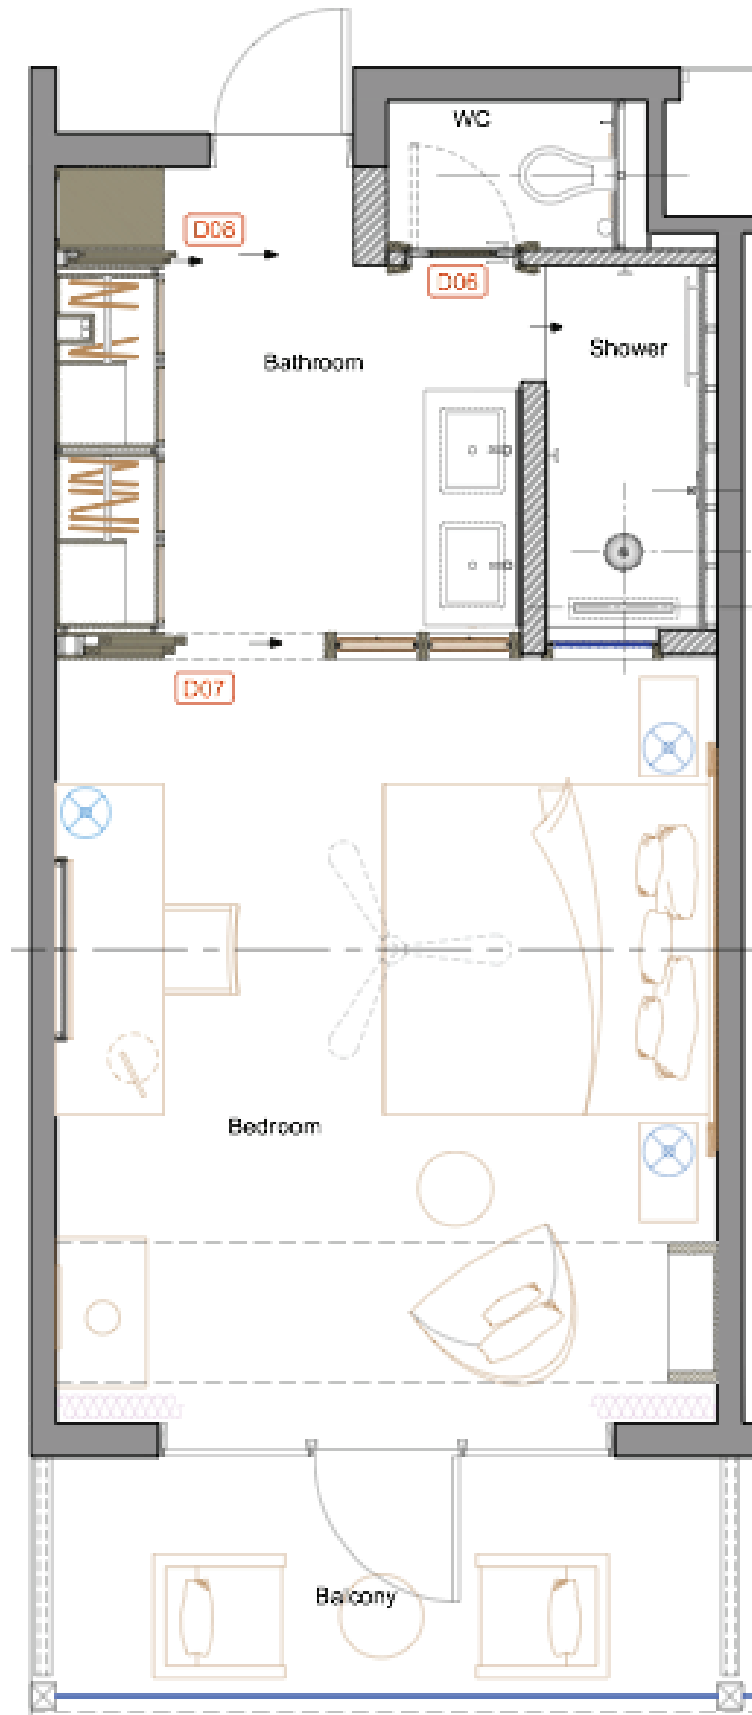

SUGAR BEACH

MAURITIUS

The enchanting manor-style five-star resort houses
238 rooms including two Executive Suites and 20 Premium
Suites across the Manor house and 16 Creole-style Villa Houses.

Room sizes vary from 40 m² to 100 m² | 55" LED Hospitality TV with IP TV system | Complimentary WI-FI | Individually controlled Air Conditioning | Electronic Room Safes | Tea and Coffee making facilities | Bathroom Amenities | Slippers | Bathrobe | International direct dial Telephone | Hair dryer | Electric sockets | Fully stocked Mini Bar Desk with a variety of Plug Points and USB Ports | Electrical Shaver Points | Luggage Storage within the wardrobe

ROOM CATEGORY	M ²	OCCUPANCY
DELUXE ROOM	40	3 ADULTS OR 2 ADULTS & 1 TEEN (OR 1 CHILD)
DELUXE SEAVIEW ROOM	40	3 ADULTS OR 2 ADULTS & 1 TEEN (OR 1 CHILD)
DELUXE BEACHFRONT ROOM	40	3 ADULTS OR 2 ADULTS & 1 TEEN (OR 1 CHILD)
PREMIUM SEAVIEW ROOM	50	3 ADULTS OR 2 ADULTS & 2 TEENS (OR 2 CHILDREN)
PREMIUM BEACH FRONT ROOM	50	3 ADULTS OR 2 ADULTS & 2 TEENS (OR 2 CHILDREN)
FAMILY ROOM	80	3 ADULTS OR 2 ADULTS & 3 CHILDREN OR 2 ADULTS & 3 TEENS
PREMIUM SUITE	100	3 ADULTS OR 2 ADULTS & 2 CHILDREN OR 2 ADULTS & 2 TEENS
EXECUTIVE BEACHFRONT SUITE	100	2 ADULTS

DELUXE ROOM - 40M²

King size or twin beds

DELUXE SEA VIEW ROOM - 40M²

King size or twin beds

DELUXE BEACH FRONT ROOM - 40M²

King size or twin beds

PREMIUM SEA VIEW ROOM - 50M²

King size or 2 queen beds

PREMIUM BEACH FRONT ROOM - 50M²

King size or 2 queen beds

FAMILY ROOM - 80M²

King size and twin beds

PREMIUM SUITE - 100M²

King size beds

EXECUTIVE BEACH FRONT SUITE - 100M²

King size beds