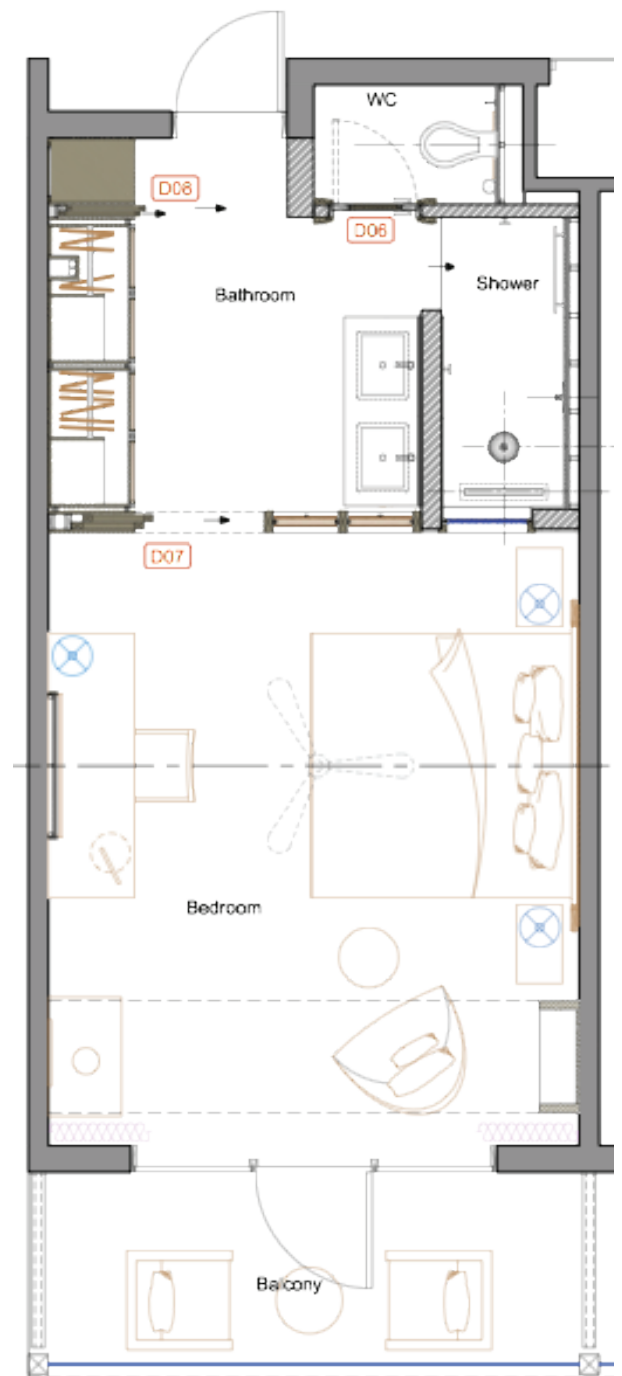

SUGAR BEACH

MAURITIUS

The enchanting manor-style five-star resort houses
238 rooms including two Executive Suites and 20 Premium
Suites across the Manor house and 16 Creole-style Villa Houses.

Room sizes vary from 40 m² to 100 m² | 55" LED Hospitality TV with IP TV system | Complimentary WI-FI | Individually controlled Air Conditioning | Electronic Room Safes | Tea and Coffee making facilities | Bathroom Amenities | Slippers | Bathrobe | International direct dial Telephone | Hair dryer | Electric sockets | Fully stocked Mini Bar Desk with a variety of Plug Points and USB Ports | Electrical Shaver Points | Luggage Storage within the wardrobe

ROOM CATEGORY	M ²	OCCUPANCY
DELUXE ROOM	40	3 ADULTS OR 2 ADULTS & 1 TEEN (OR 1 CHILD)
DELUXE SEAVIEW ROOM	40	3 ADULTS OR 2 ADULTS & 1 TEEN (OR 1 CHILD)
DELUXE BEACHFRONT ROOM	40	3 ADULTS OR 2 ADULTS & 1 TEEN (OR 1 CHILD)
PREMIUM SEAVIEW ROOM	50	3 ADULTS OR 2 ADULTS & 2 TEENS (OR 2 CHILDREN)
PREMIUM BEACH FRONT ROOM	50	3 ADULTS OR 2 ADULTS & 2 TEENS (OR 2 CHILDREN)
FAMILY ROOM	80	3 ADULTS OR 2 ADULTS & 3 CHILDREN OR 2 ADULTS & 3 TEENS
PREMIUM SUITE	100	3 ADULTS OR 2 ADULTS & 2 CHILDREN OR 2 ADULTS & 2 TEENS
EXECUTIVE BEACHFRONT SUITE	100	2 ADULTS

DELUXE ROOM - 40M²

King size or twin beds

DELUXE SEA VIEW ROOM - 40M²

King size or twin beds

DELUXE BEACH FRONT ROOM - 40M²

King size or twin beds

PREMIUM SEA VIEW ROOM - 50M²

King size or 2 queen beds

PREMIUM BEACH FRONT ROOM - 50M²

King size or 2 queen beds

FAMILY ROOM - 80M²

King size and twin beds

PREMIUM SUITE - 100M²

King size beds

EXECUTIVE BEACH FRONT SUITE - 100M²

King size beds