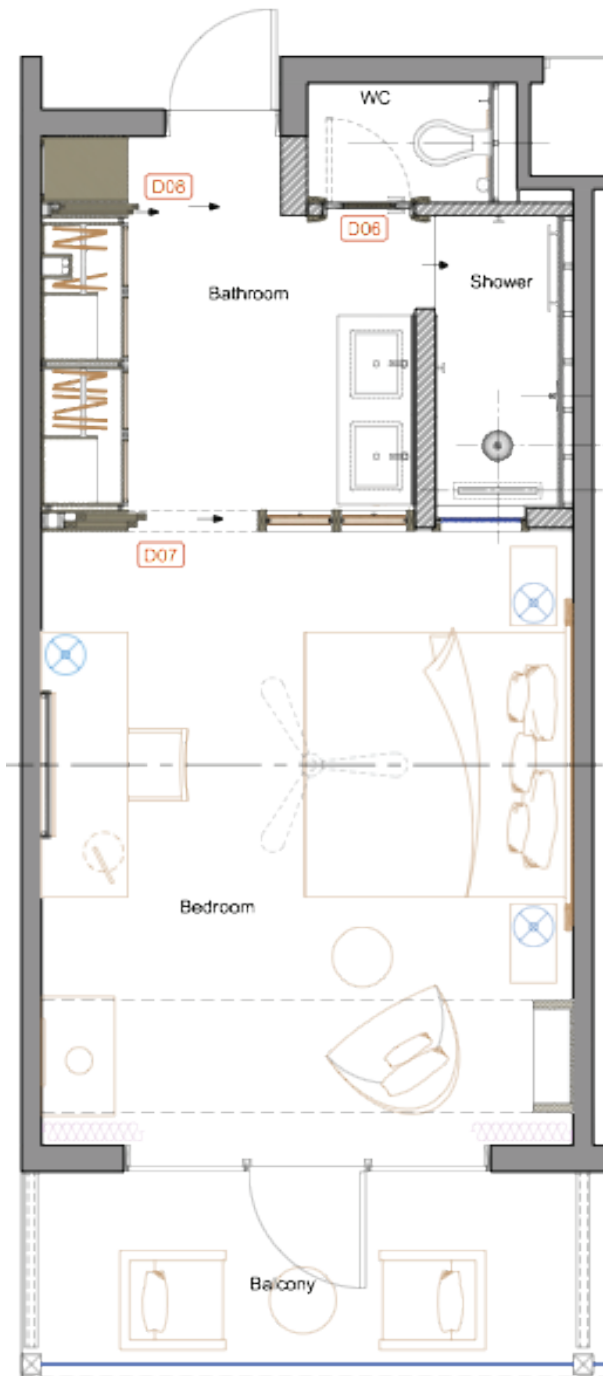

SUGAR BEACH

MAURITIUS

The enchanting manor-style five-star resort houses
238 rooms including two Executive Suites and 20 Premium
Suites across the Manor house and 16 Creole-style Villa Houses.

Room sizes vary from 40 m² to 100 m² | 55" LED Hospitality TV with IP TV system | Complimentary WI-FI | Individually controlled Air Conditioning | Electronic Room Safes | Tea and Coffee making facilities | Bathroom Amenities | Slippers | Bathrobe | International direct dial Telephone | Hair dryer | Electric sockets | Fully stocked Mini Bar Desk with a variety of Plug Points and USB Ports | Electrical Shaver Points | Luggage Storage within the wardrobe

ROOM CATEGORY	M ²	OCCUPANCY
DELUXE ROOM	40	3 ADULTS OR 2 ADULTS & 1 TEEN (OR 1 CHILD)
DELUXE SEAVIEW ROOM	40	3 ADULTS OR 2 ADULTS & 1 TEEN (OR 1 CHILD)
DELUXE BEACHFRONT ROOM	40	3 ADULTS OR 2 ADULTS & 1 TEEN (OR 1 CHILD)
PREMIUM SEAVIEW ROOM	50	3 ADULTS OR 2 ADULTS & 2 TEENS (OR 2 CHILDREN)
PREMIUM BEACH FRONT ROOM	50	3 ADULTS OR 2 ADULTS & 2 TEENS (OR 2 CHILDREN)
FAMILY ROOM	80	3 ADULTS OR 2 ADULTS & 3 CHILDREN OR 2 ADULTS & 3 TEENS
PREMIUM SUITE	100	3 ADULTS OR 2 ADULTS & 2 CHILDREN OR 2 ADULTS & 2 TEENS
EXECUTIVE BEACHFRONT SUITE	100	2 ADULTS

DELUXE ROOM - 40M²

King size or twin beds

DELUXE SEA VIEW ROOM - 40M²

King size or twin beds

DELUXE BEACH FRONT ROOM - 40M²

King size or twin beds

PREMIUM SEA VIEW ROOM - 50M²

King size or 2 queen beds

PREMIUM BEACH FRONT ROOM - 50M²

King size or 2 queen beds

FAMILY ROOM - 80M²

King size and twin beds

PREMIUM SUITE - 100M²

King size beds

EXECUTIVE BEACH FRONT SUITE - 100M²

King size beds