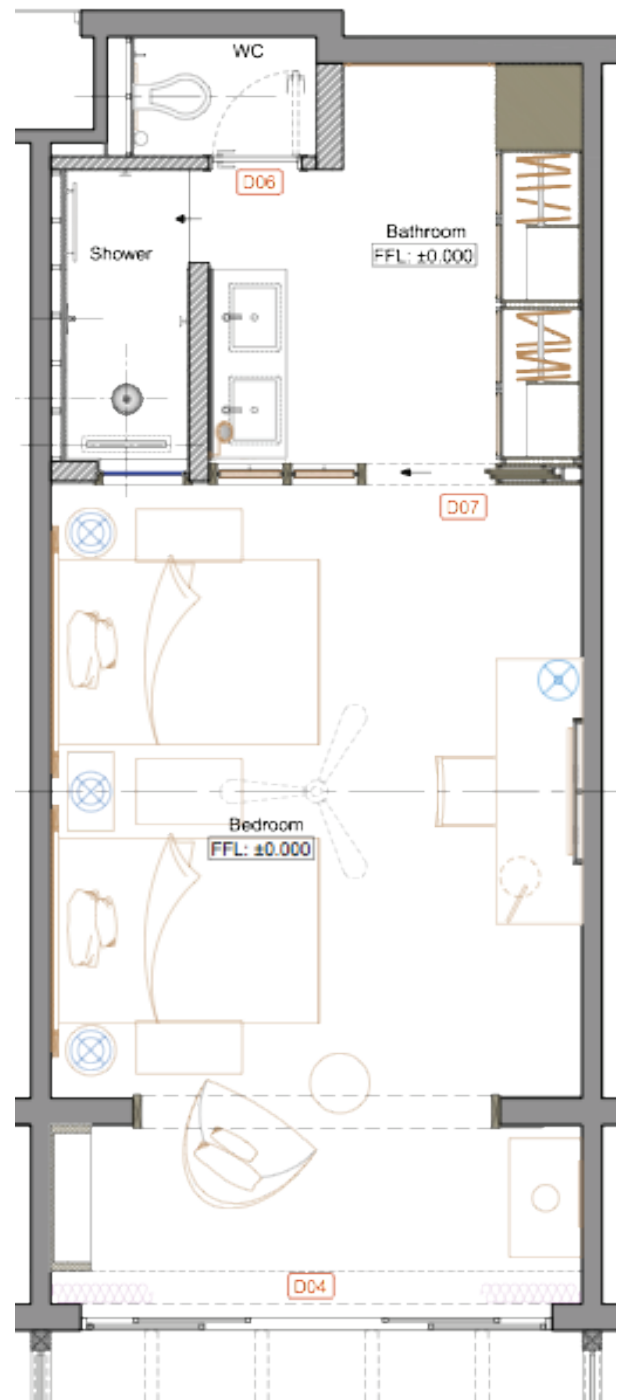

SUGAR BEACH

MAURITIUS

The enchanting manor-style five-star resort houses
238 rooms including two Executive Suites and 20 Premium
Suites across the Manor house and 16 Creole-style Villa Houses.

Room sizes vary from 40 m² to 100 m² | 55" LED Hospitality TV with IP TV system | Complimentary WI-FI | Individually controlled Air Conditioning | Electronic Room Safes | Tea and Coffee making facilities | Bathroom Amenities | Slippers | Bathrobe | International direct dial Telephone | Hair dryer | Electric sockets | Fully stocked Mini Bar Desk with a variety of Plug Points and USB Ports | Electrical Shaver Points | Luggage Storage within the wardrobe

ROOM CATEGORY	M ²	OCCUPANCY
DELUXE ROOM	40	3 ADULTS OR 2 ADULTS & 1 TEEN (OR 1 CHILD)
DELUXE SEAVIEW ROOM	40	3 ADULTS OR 2 ADULTS & 1 TEEN (OR 1 CHILD)
DELUXE BEACHFRONT ROOM	40	3 ADULTS OR 2 ADULTS & 1 TEEN (OR 1 CHILD)
PREMIUM SEAVIEW ROOM	50	3 ADULTS OR 2 ADULTS & 2 TEENS (OR 2 CHILDREN)
PREMIUM BEACH FRONT ROOM	50	3 ADULTS OR 2 ADULTS & 2 TEENS (OR 2 CHILDREN)
FAMILY ROOM	80	3 ADULTS OR 2 ADULTS & 3 CHILDREN OR 2 ADULTS & 3 TEENS
PREMIUM SUITE	100	3 ADULTS OR 2 ADULTS & 2 CHILDREN OR 2 ADULTS & 2 TEENS
EXECUTIVE BEACHFRONT SUITE	100	2 ADULTS

DELUXE ROOM - 40M²

King size or twin beds

DELUXE SEA VIEW ROOM - 40M²

King size or twin beds

DELUXE BEACH FRONT ROOM - 40M²

King size or twin beds

PREMIUM SEA VIEW ROOM - 50M²

King size or 2 queen beds

PREMIUM BEACH FRONT ROOM - 50M²

King size or 2 queen beds

FAMILY ROOM - 80M²

King size and twin beds

PREMIUM SUITE - 100M²

King size beds

EXECUTIVE BEACH FRONT SUITE - 100M²

King size beds