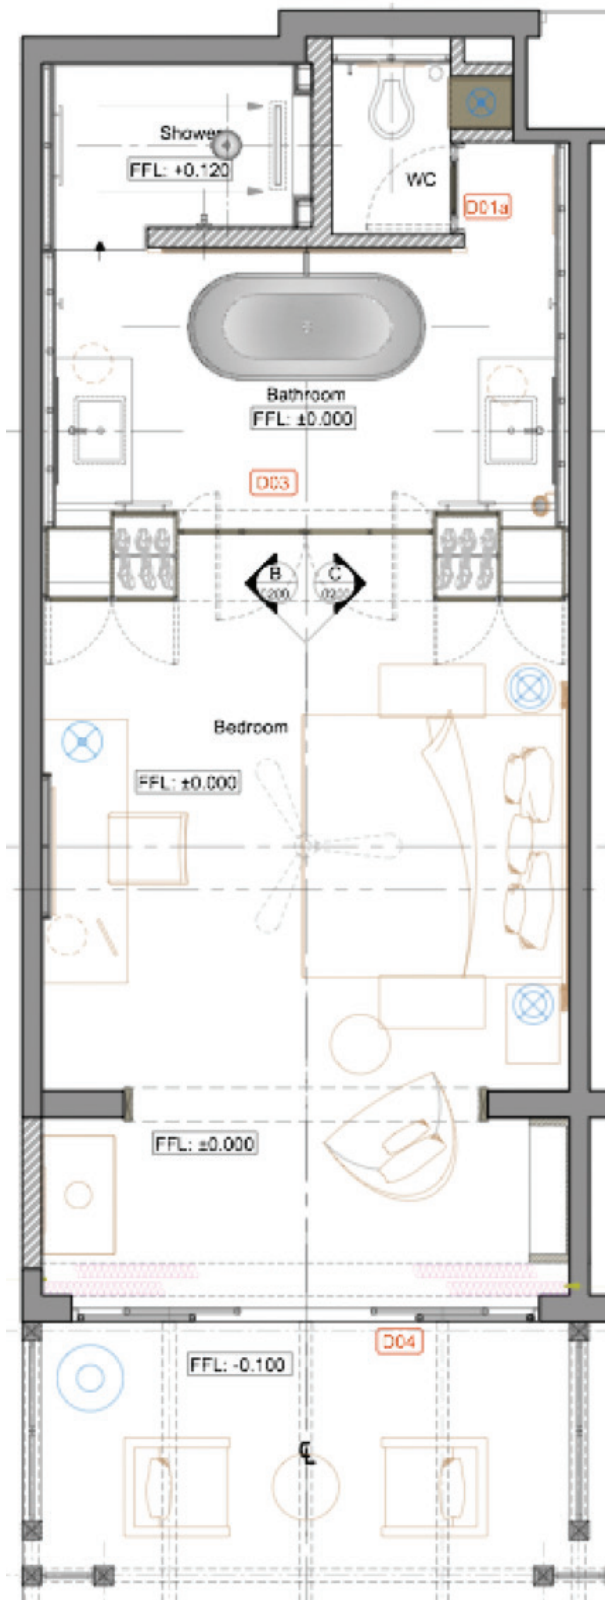

SUGAR BEACH

MAURITIUS

The enchanting manor-style five-star resort houses
238 rooms including two Executive Suites and 20 Premium
Suites across the Manor house and 16 Creole-style Villa Houses.

Room sizes vary from 40 m² to 100 m² | 55" LED Hospitality TV with IP TV system | Complimentary WI-FI | Individually controlled Air Conditioning | Electronic Room Safes | Tea and Coffee making facilities | Bathroom Amenities | Slippers | Bathrobe | International direct dial Telephone | Hair dryer | Electric sockets | Fully stocked Mini Bar Desk with a variety of Plug Points and USB Ports | Electrical Shaver Points | Luggage Storage within the wardrobe

ROOM CATEGORY	M ²	OCCUPANCY
DELUXE ROOM	40	3 ADULTS OR 2 ADULTS & 1 TEEN (OR 1 CHILD)
DELUXE SEAVIEW ROOM	40	3 ADULTS OR 2 ADULTS & 1 TEEN (OR 1 CHILD)
DELUXE BEACHFRONT ROOM	40	3 ADULTS OR 2 ADULTS & 1 TEEN (OR 1 CHILD)
PREMIUM SEAVIEW ROOM	50	3 ADULTS OR 2 ADULTS & 2 TEENS (OR 2 CHILDREN)
PREMIUM BEACH FRONT ROOM	50	3 ADULTS OR 2 ADULTS & 2 TEENS (OR 2 CHILDREN)
FAMILY ROOM	80	3 ADULTS OR 2 ADULTS & 3 CHILDREN OR 2 ADULTS & 3 TEENS
PREMIUM SUITE	100	3 ADULTS OR 2 ADULTS & 2 CHILDREN OR 2 ADULTS & 2 TEENS
EXECUTIVE BEACHFRONT SUITE	100	2 ADULTS

DELUXE ROOM - 40M²

King size or twin beds

DELUXE SEA VIEW ROOM - 40M²

King size or twin beds

DELUXE BEACH FRONT ROOM - 40M²

King size or twin beds

PREMIUM SEA VIEW ROOM - 50M²

King size or 2 queen beds

PREMIUM BEACH FRONT ROOM - 50M²

King size or 2 queen beds

FAMILY ROOM - 80M²

King size and twin beds

PREMIUM SUITE - 100M²

King size beds

EXECUTIVE BEACH FRONT SUITE - 100M²

King size beds